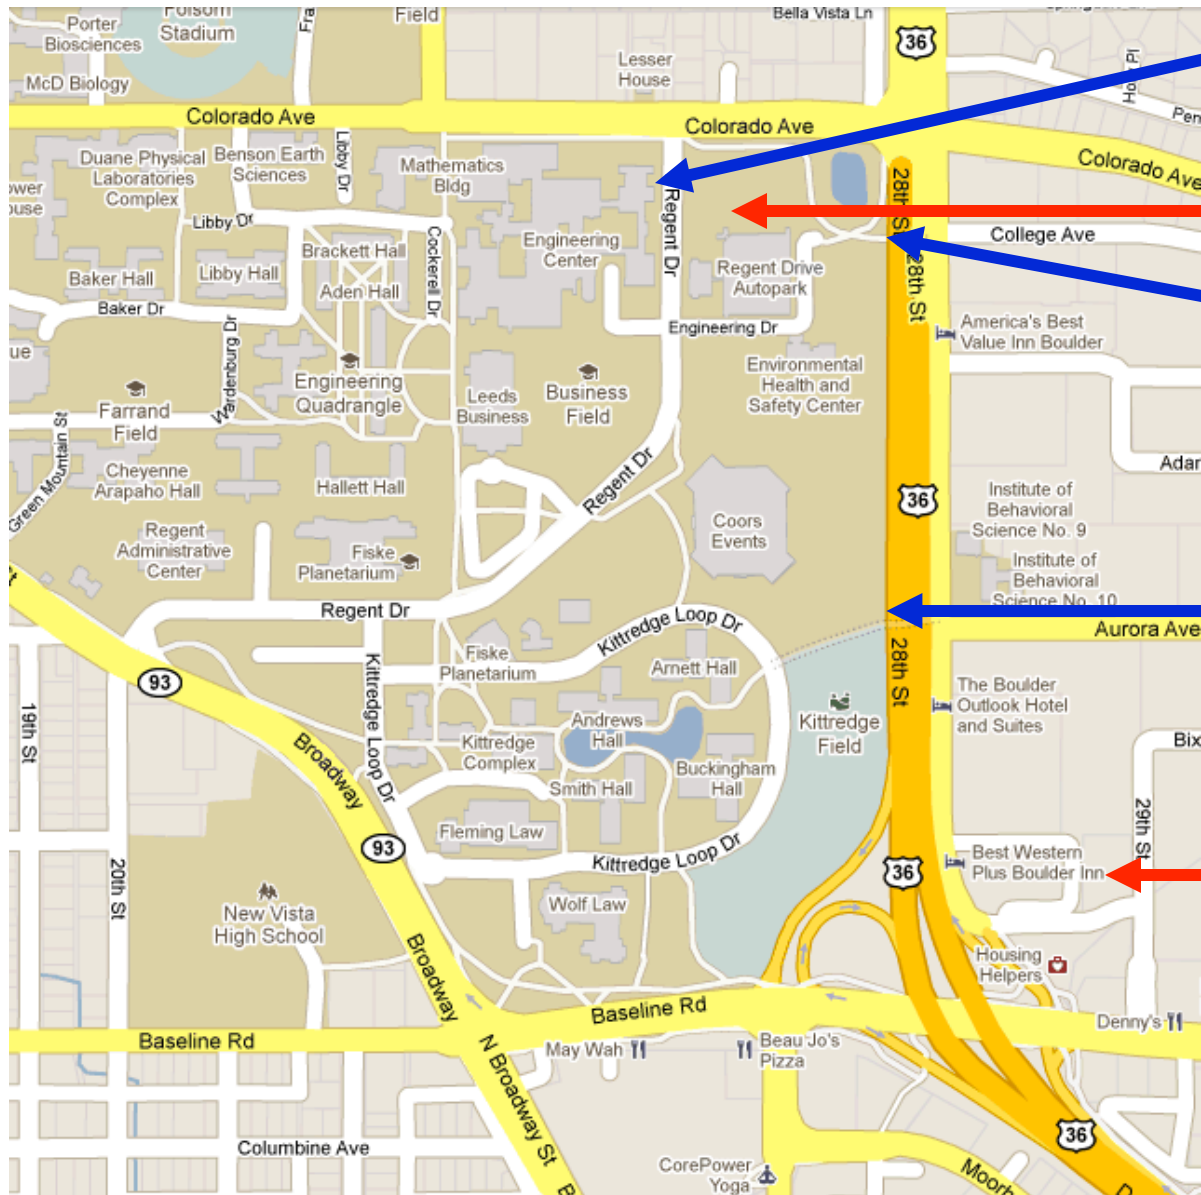

# Student Hands-On Training Workshop Map - 2013

**Discovery Learning Center  
(Workshop Location)**

**Parking Lot #436  
(Permit Required)**

**Pedestrian Underpass**

**Pedestrian Underpass**

**Best Western Plus Boulder Inn  
(303) 449-3800**

**Lost? Need Help?  
Call 303-378-4765**