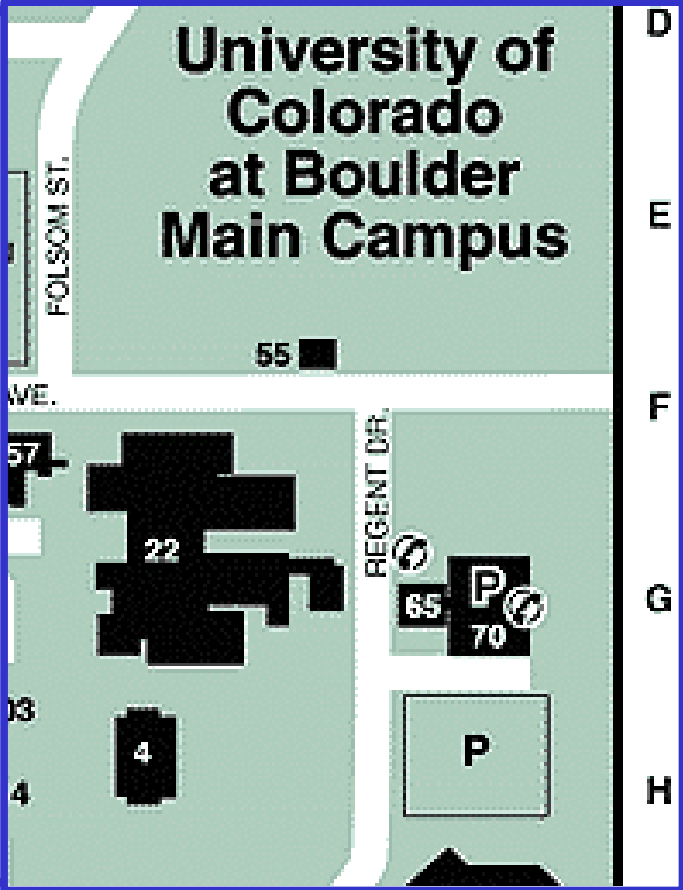

The Colorado Space Grant College
Presents

GATEWAY TO SPACE
GEEN 2850 / 4850 and ASTR 2840

Class meets from 3:00 to 3:50 PM
in the
Integrated Teaching Lab (ITL)
room 1B50
every
Monday and Wednesday

Contact Chris Koehler
for any questions at
koehler@colorado.edu
303-492-4750

**Class Meets in N.E. Corner
Room 1B50 of ITL**

Directions and Maps:

Two Options:

1.
 - Take Highway 36 to Boulder
 - Take a left on Colorado
 - Take a left on Regent
 - Take a left into Visitor parking Lot 440 (\$1.00 an hour)
2.
 - Take Highway 93 to Boulder
 - Take a right on Regent Drive
 - Take a right into Visitor parking Lot 440 (\$1.00 an hour)

Directions and Maps:

Directions and Maps:

Engineering Center

ITL

Park Here
Lot 440
\$1.00 an hour