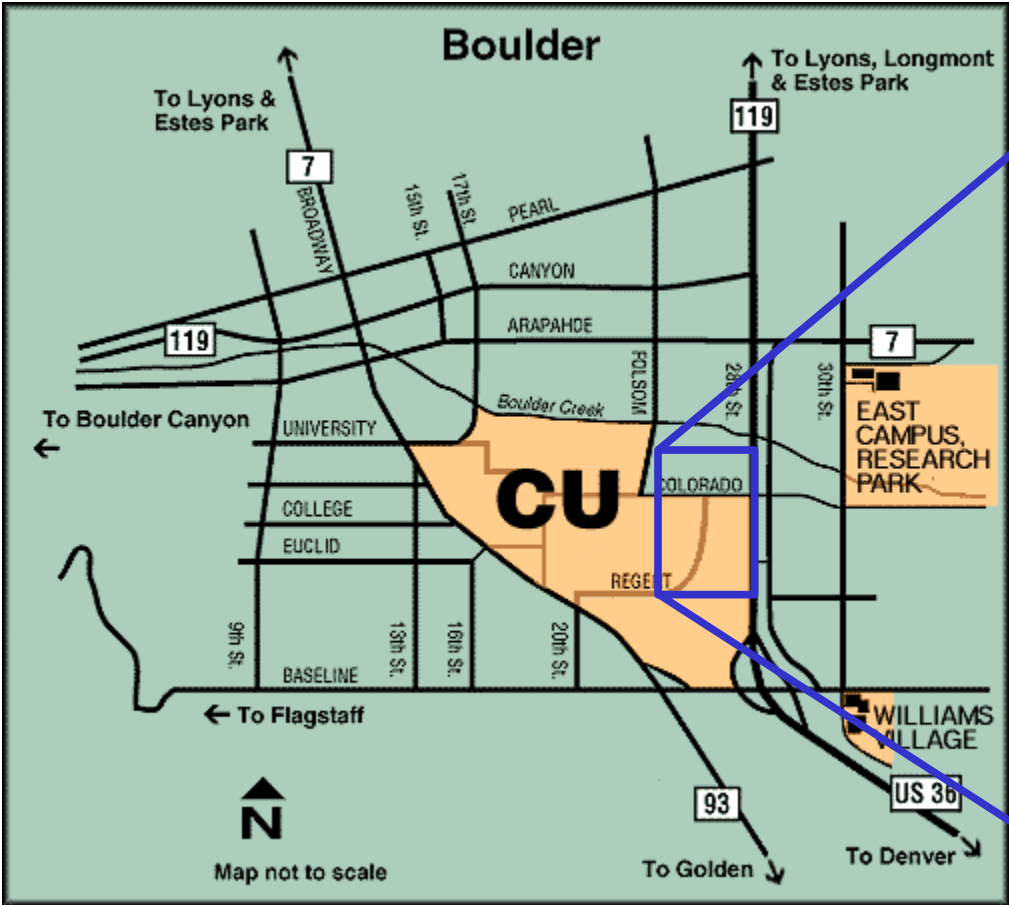

The Colorado Space Grant College
Presents

GATEWAY TO SPACE
GEEN 2850 / 4850 and ASTR 2840

Class meets from 3:00 to 3:50 PM
in the
Integrated Teaching Lab (ITL)
room 1B50
every
Monday and Wednesday

Contact Chris Koehler
for any questions at
koehler@colorado.edu
303-492-4750

**Class Meets in N.E. Corner
Room 1B50 of ITL**

Directions and Maps:

Two Options:

1.
 - Take Highway 36 to Boulder
 - Take a left on Colorado
 - Take a left on Regent
 - Take a left into Visitor parking Lot 440 (\$1.00 an hour)
2.
 - Take Highway 93 to Boulder
 - Take a right on Regent Drive
 - Take a right into Visitor parking Lot 440 (\$1.00 an hour)

Directions and Maps:

Directions and Maps:

Engineering Center

ITL

Park Here
Lot 440
\$1.00 an hour