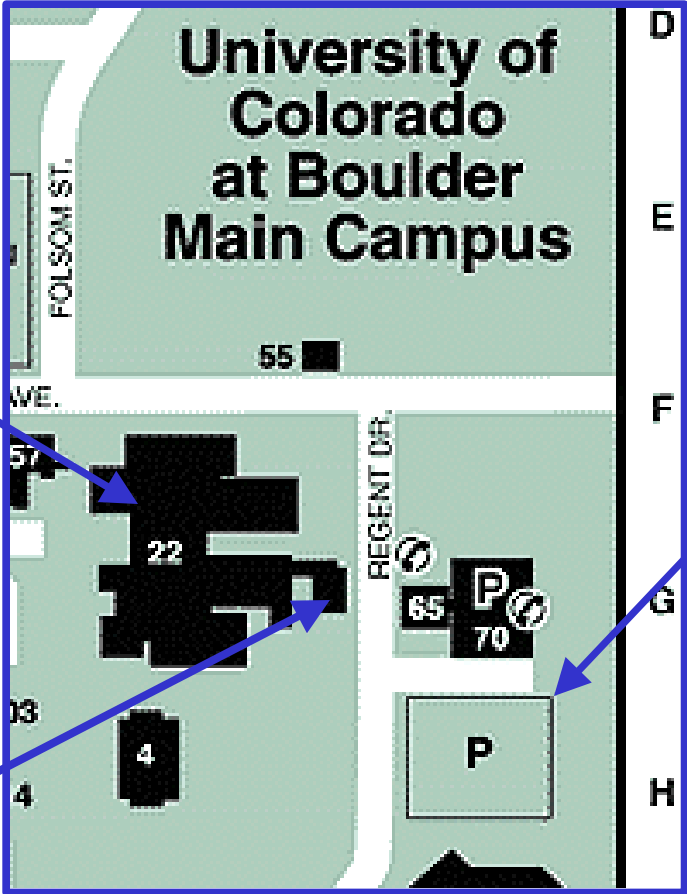

The Colorado Space Grant College
Presents

GATEWAY TO SPACE
GEEN 2850 / 4850 and ASTR 2840

Class meets from 3:00 to 3:50 PM
in the
Integrated Teaching Lab (ITL)
room 1B50
every
Monday and Wednesday

Contact Chris Koehler
for any questions at
koehler@colorado.edu
303-492-4750

**Class Meets in N.E. Corner
Room 1B50 of ITL**

Directions and Maps:

Two Options:

1.
 - Take Highway 36 to Boulder
 - Take a left on Colorado
 - Take a left on Regent
 - Take a left into Visitor parking Lot 440 (\$1.00 an hour)
2.
 - Take Highway 93 to Boulder
 - Take a right on Regent Drive
 - Take a right into Visitor parking Lot 440 (\$1.00 an hour)

Directions and Maps:

Directions and Maps:

Engineering Center

ITL

Park Here
Lot 440
\$1.00 an hour